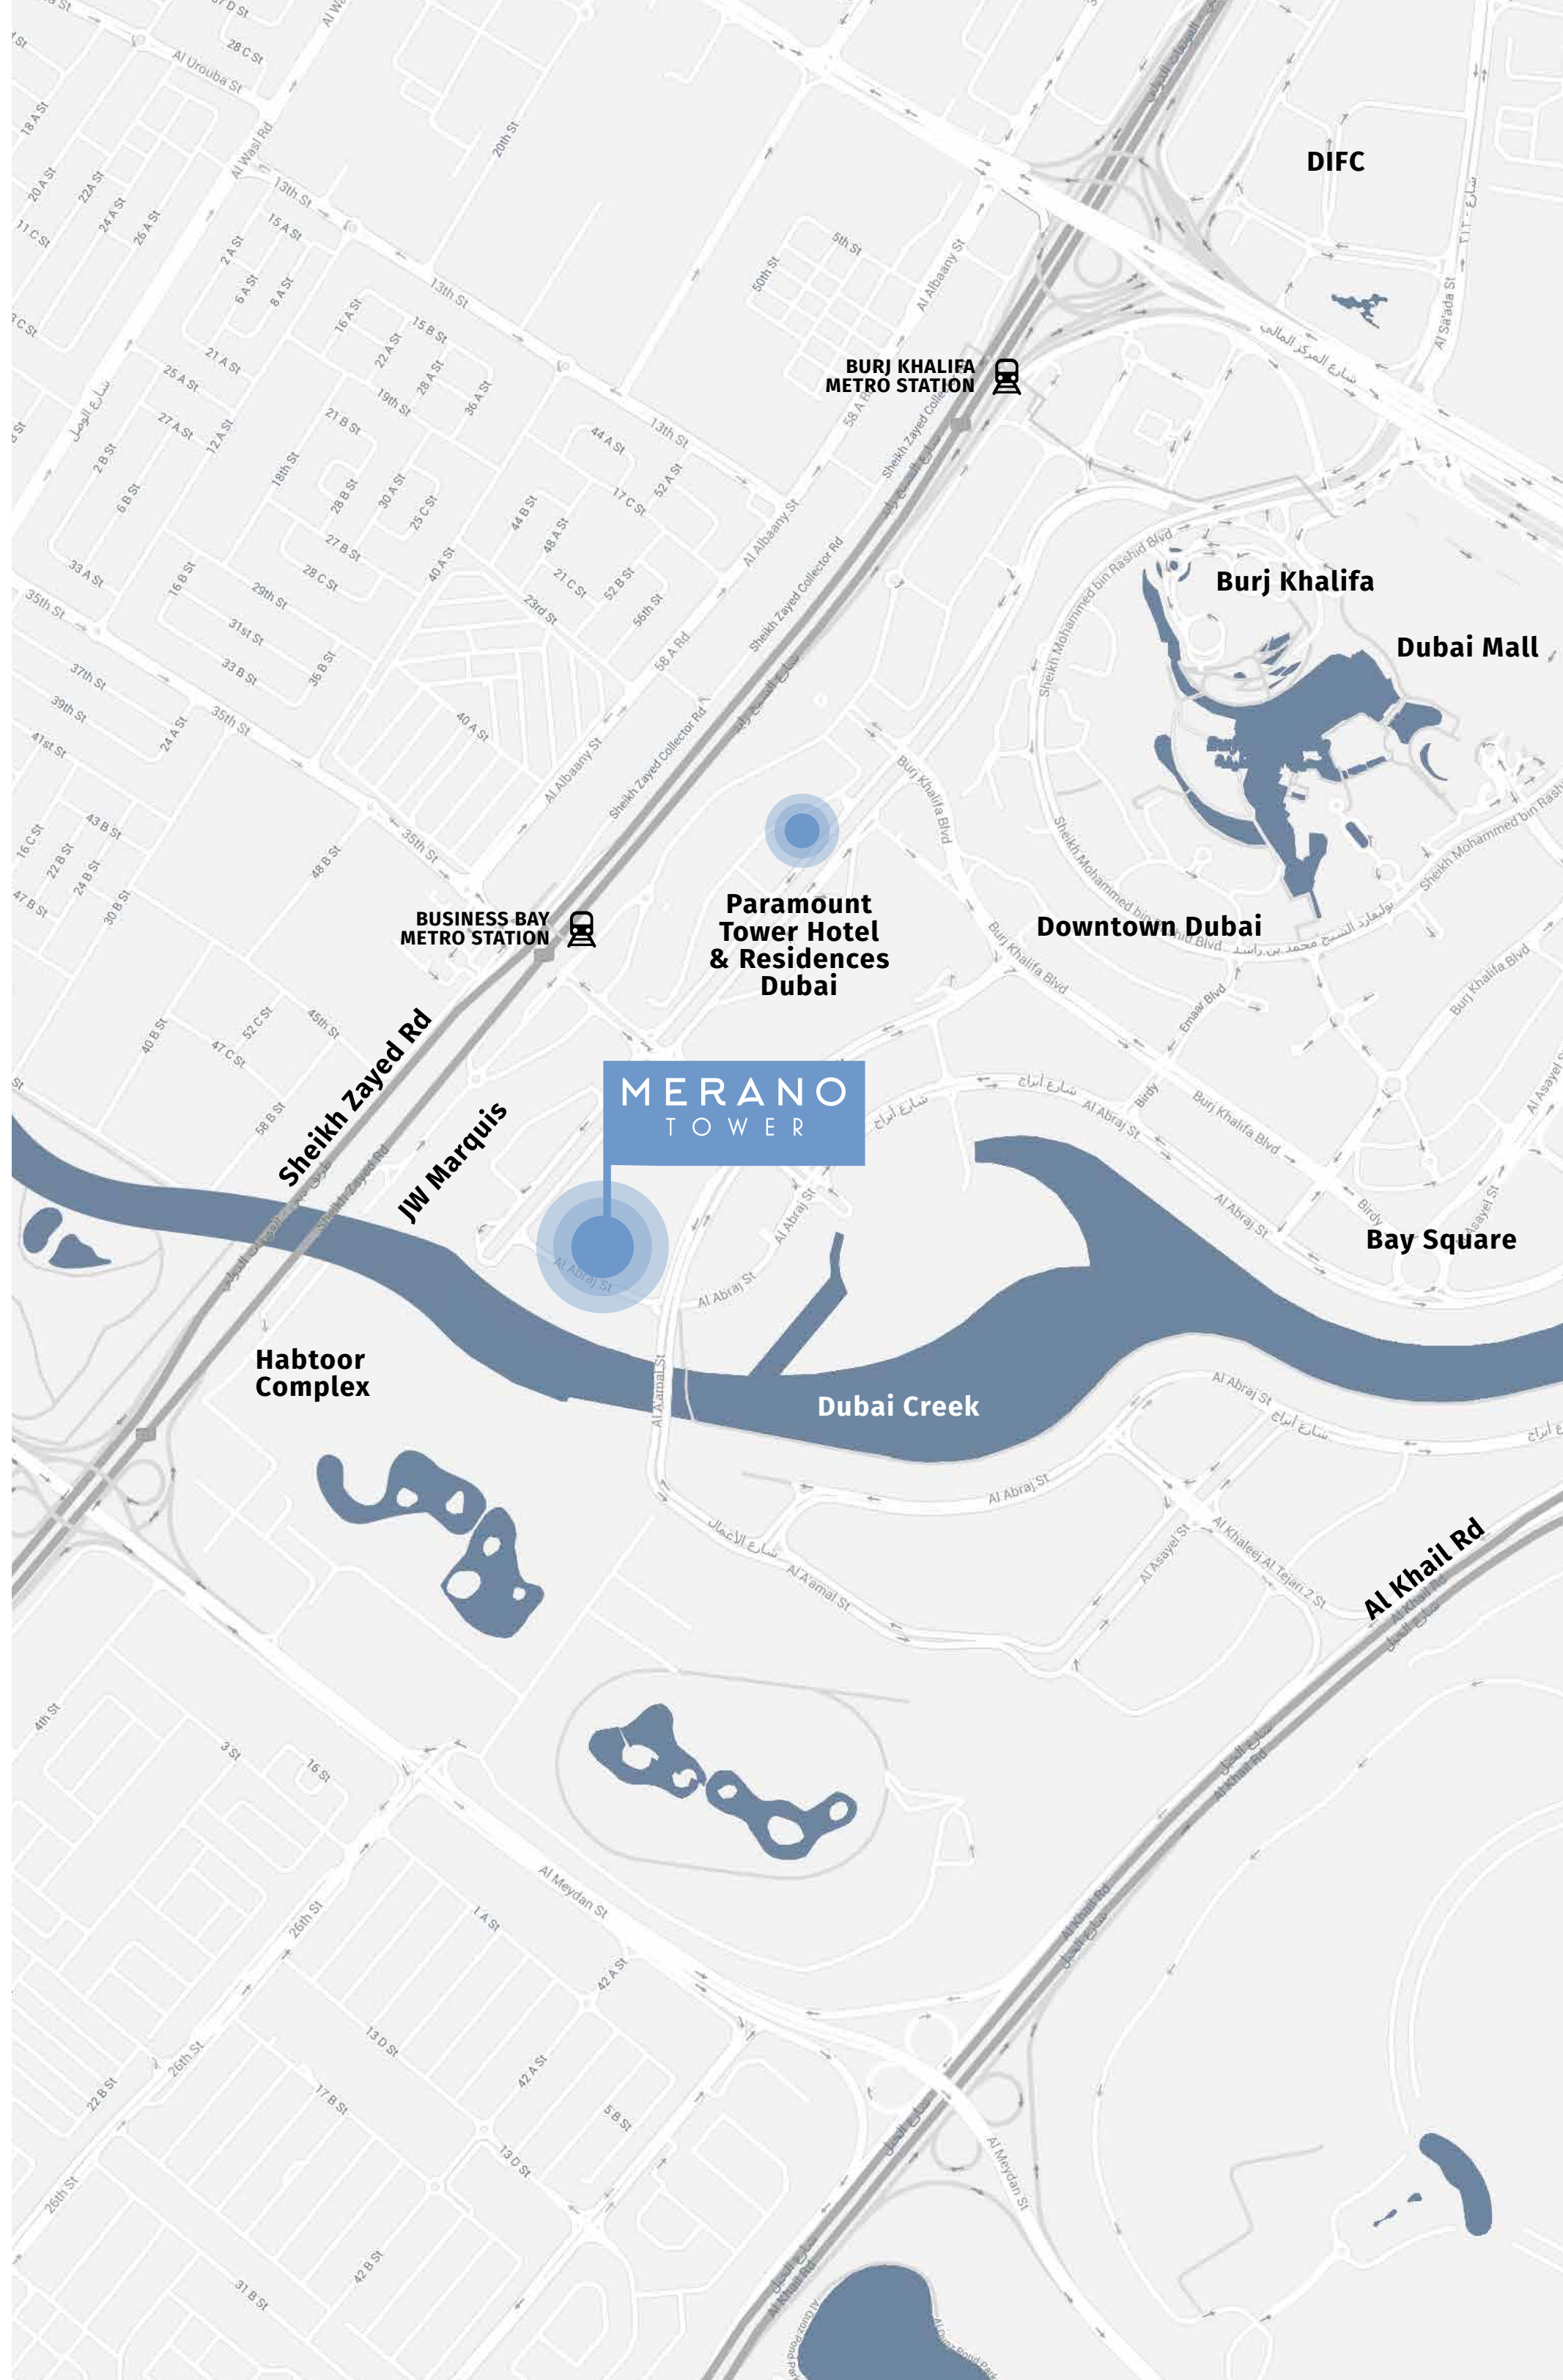

**MERANO**  
TOWER

THE ART OF

URBAN LIVING

- W HOTEL
- THE ST REGIS
- THE WESTIN DUBAI AL HABTOOR CITY
- JW MARRIOTT MARQUIS
- TAJ HOTEL
- THE OBEROI
- MERANO TOWER**
- DAMAC MAISON COUR JARDIN
- STEIGENBERGER HOTEL

# AN ENVIABLE LOCATION

Merano Tower is close to the enchanting Burj area – an upscale community that’s home to the world’s tallest skyscraper, biggest mall and Dubai’s iconic fountains, to name a few.

Located next door to the Burj area is Business Bay which shares characteristics with New York’s lower Manhattan area. Merano Tower is conveniently located here and offers investors a bustling, exciting lifestyle with an array of things to see and do.

# PRESENTING A STELLAR URBAN LIVING EXPERIENCE

Adjacent to the world's tallest twin-tower hotel complex, the 29-storey Merano Tower boasts stunning views of the azure waterways to the front and incredible city views all around.

Merano Tower is perfectly positioned in Dubai's 'lower Manhattan' – Business Bay. The area is a hotspot for the up-and-coming while offering easy and convenient ways to get around.