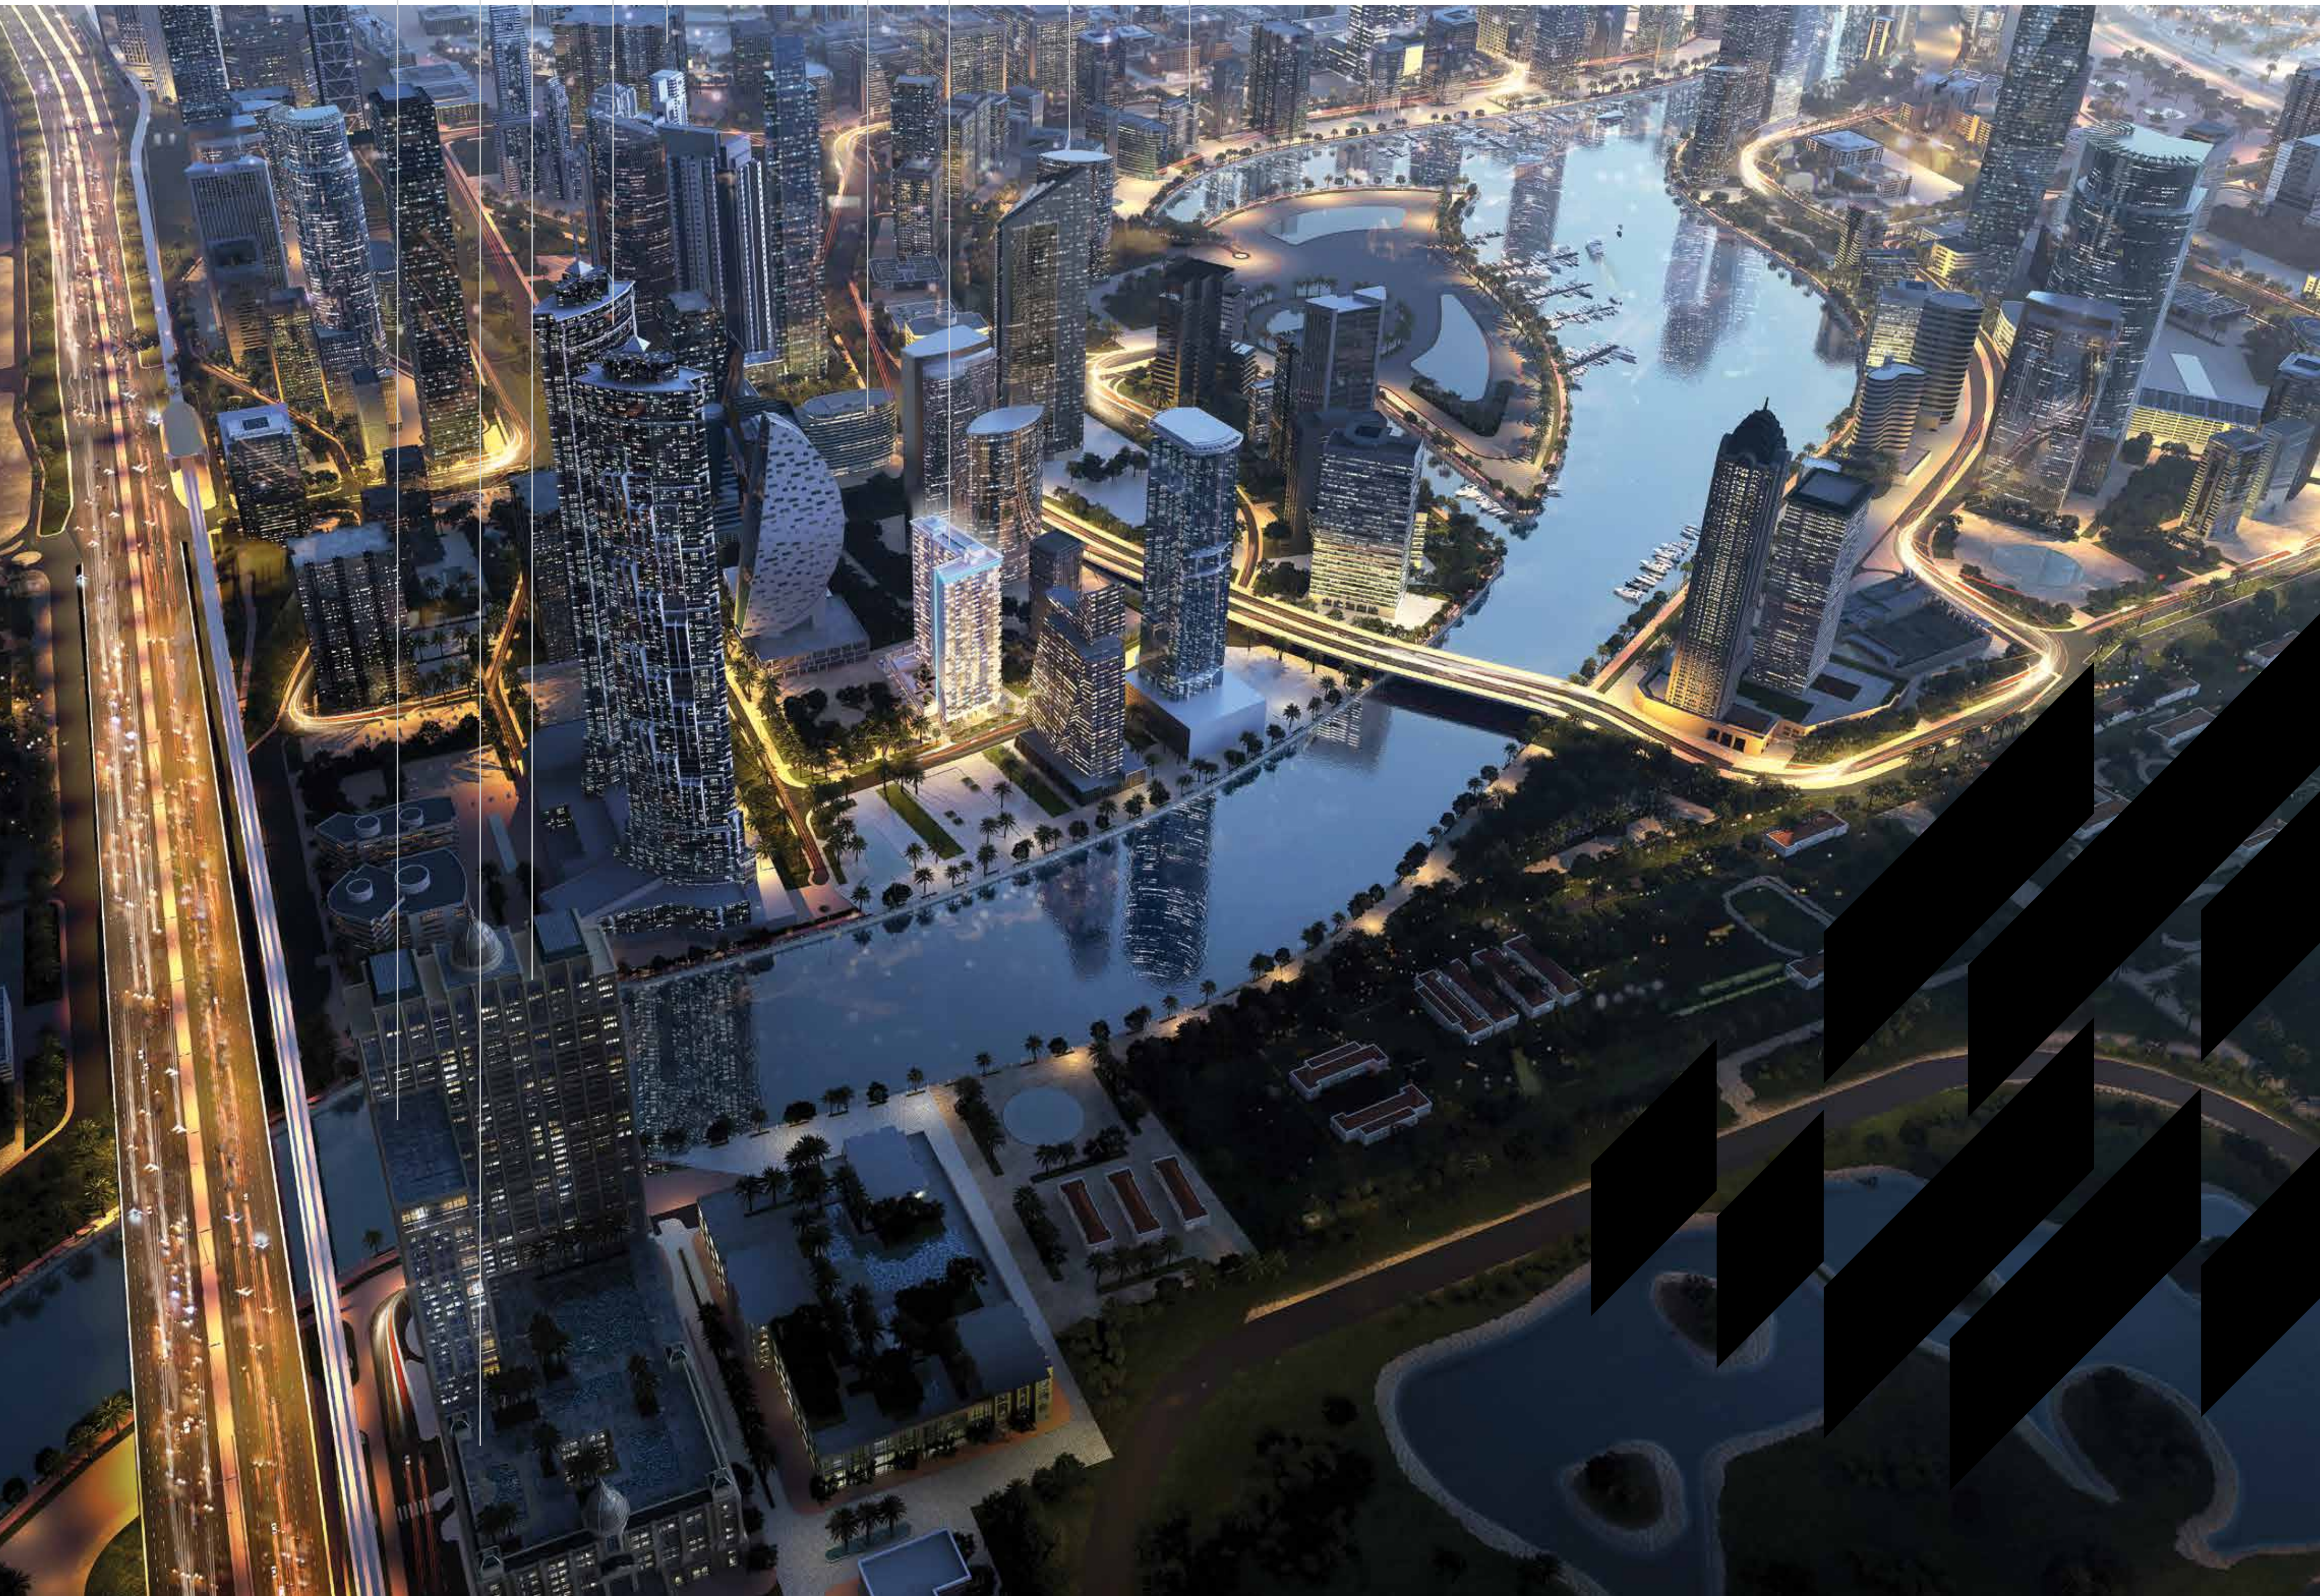

# AN ENVIABLE LOCATION

Merano Tower is close to the enchanting Burj area – an upscale community that’s home to the world’s tallest skyscraper, biggest mall and Dubai’s iconic fountains, to name a few.

Located next door to the Burj area is Business Bay which shares characteristics with New York’s lower Manhattan area. Merano Tower is conveniently located here and offers investors a bustling, exciting lifestyle with an array of things to see and do.

# PRESENTING A STELLAR URBAN LIVING EXPERIENCE

Adjacent to the world's tallest twin-tower hotel complex, the 29-storey Merano Tower boasts stunning views of the azure waterways to the front and incredible city views all around.